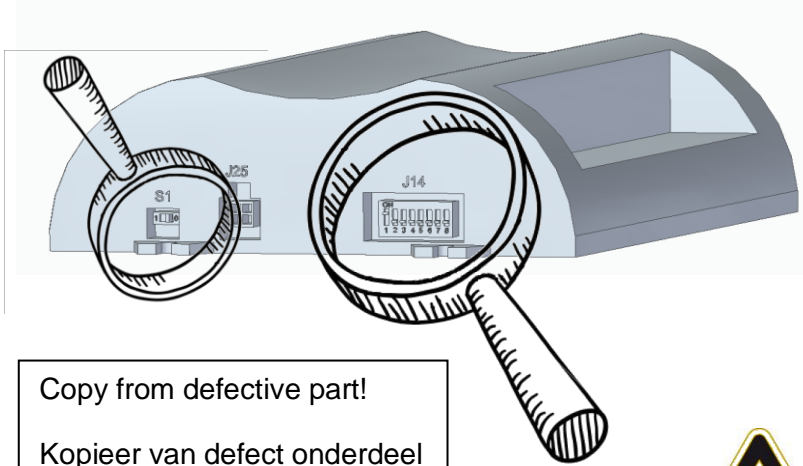

Control unit type 966MN

Burner control unit:

Copy from defective part!

Kopieer van defect onderdeel

Kopie von defekten Teils

Copier les réglages

Display unit:

The burner control unit and display unit both determine the configuration of the appliance.