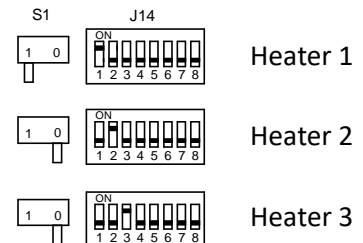

Control unit type 966MN

Burner control unit:

Copy from defective part!

Kopieer van defect onderdeel

Kopie von defekten Teils

Copier les réglages

Display unit:

The burner control unit and display unit both determine the configuration of the appliance.