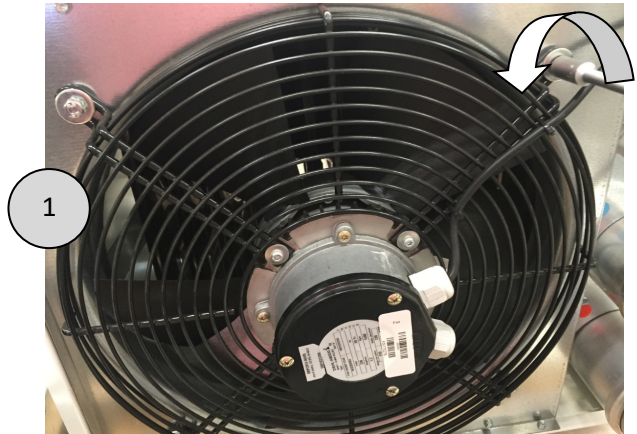

GY3933 Sensor heat exchanger HR80-100-120 appliances

Remove fan (4 bolts M6)