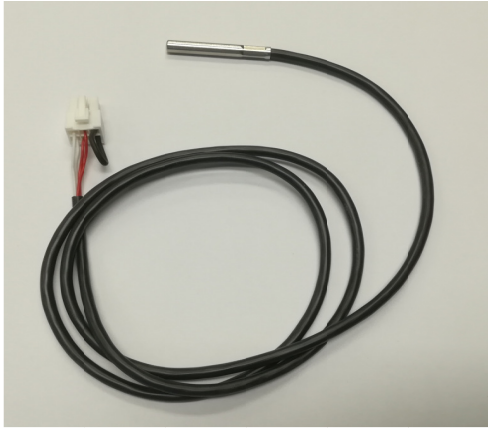

GY3933 Sensor heat exchanger HR80-100-120 appliances

Remove fan (4 bolts M6)