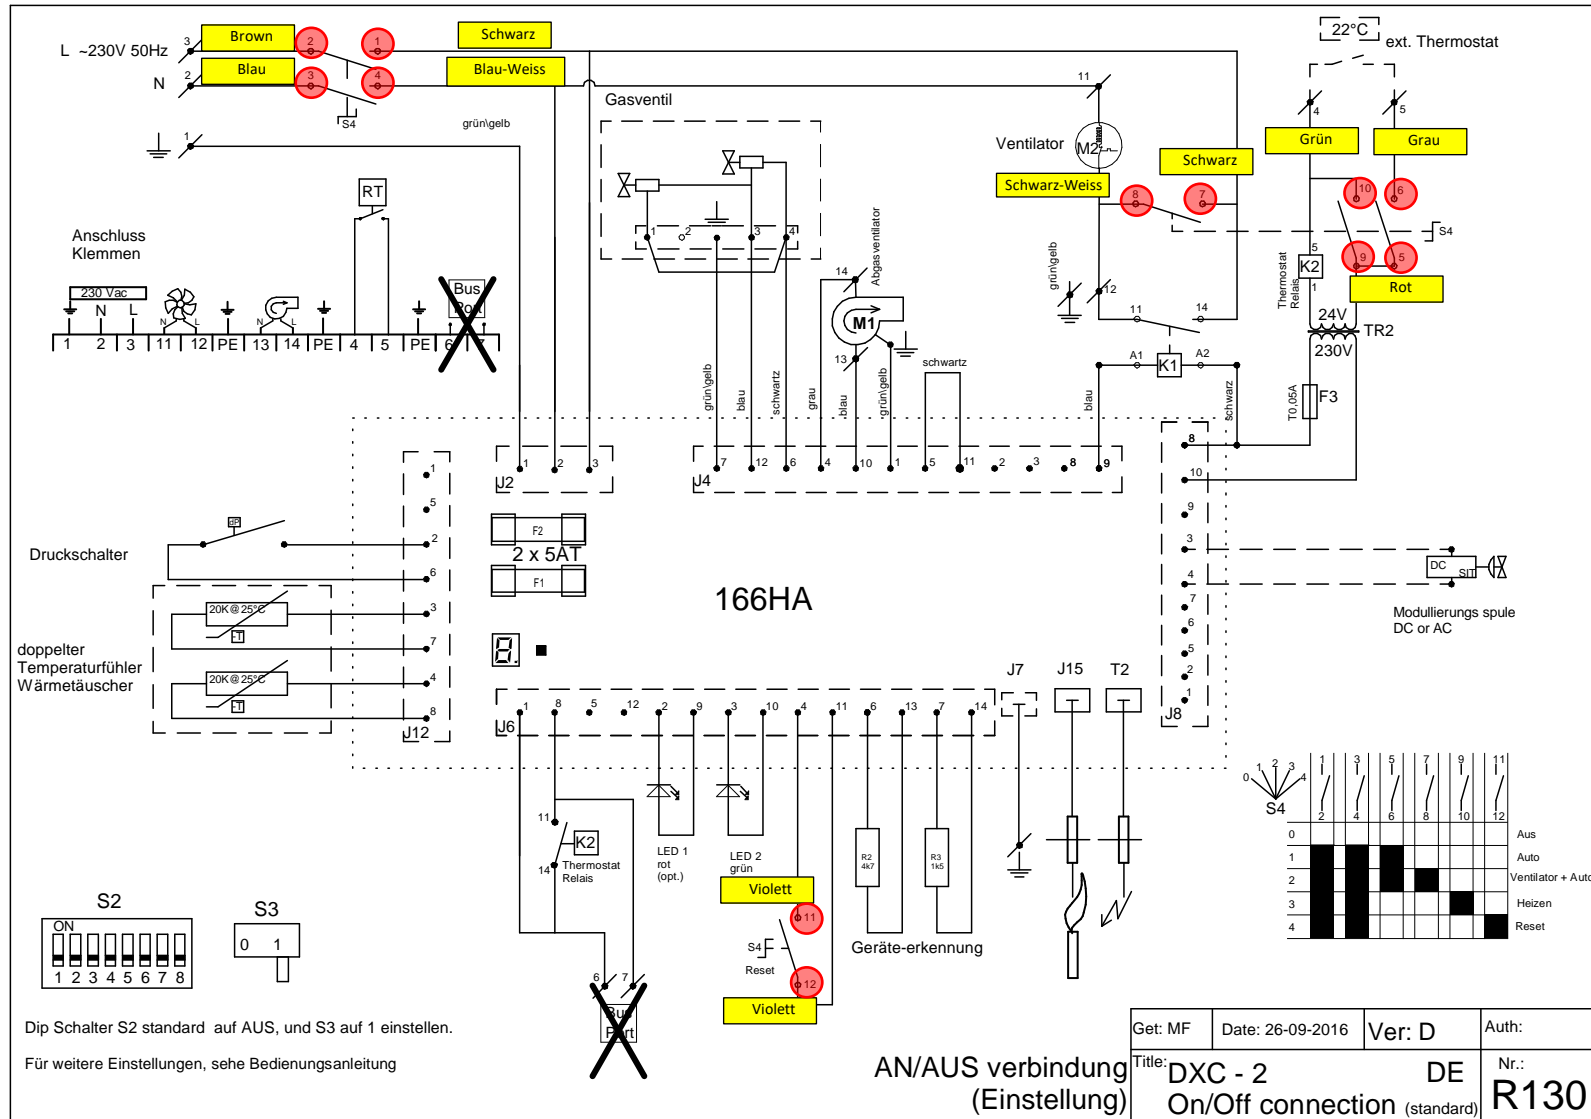

# Selection switch DXC-2 with integrated reset function

Selection switch DXC-2 with integrated reset function