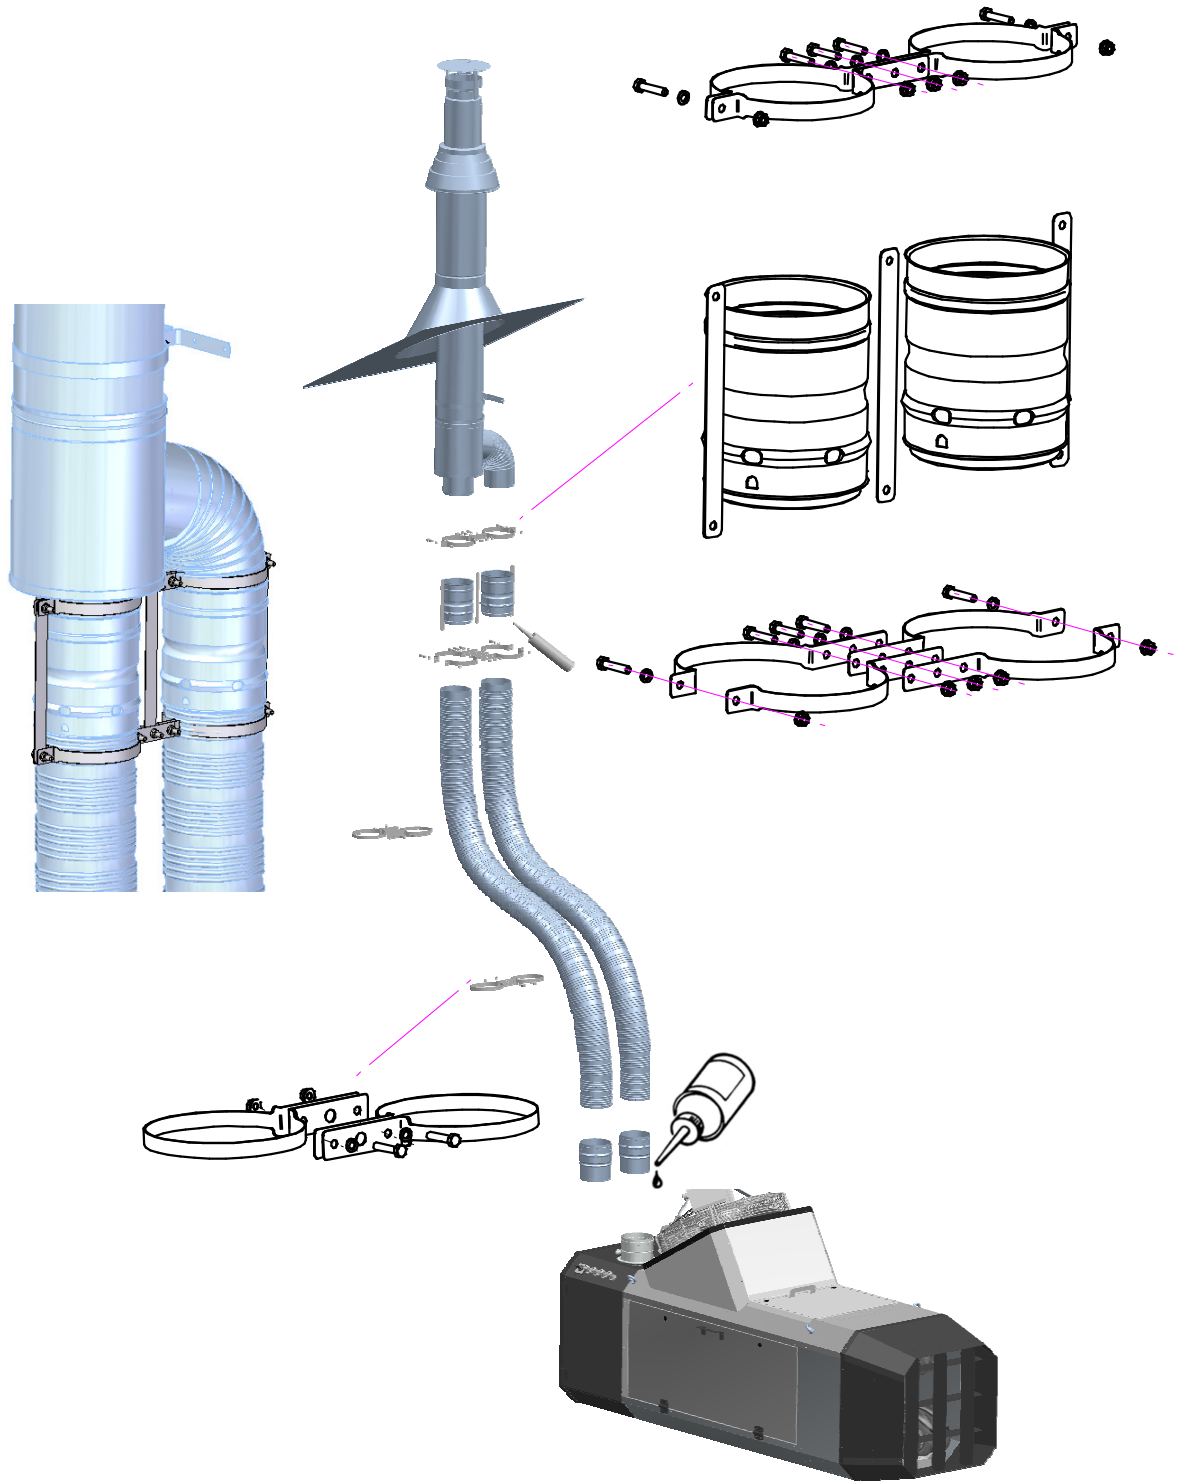

# BI\_GA8350 Flexible Flue Installation