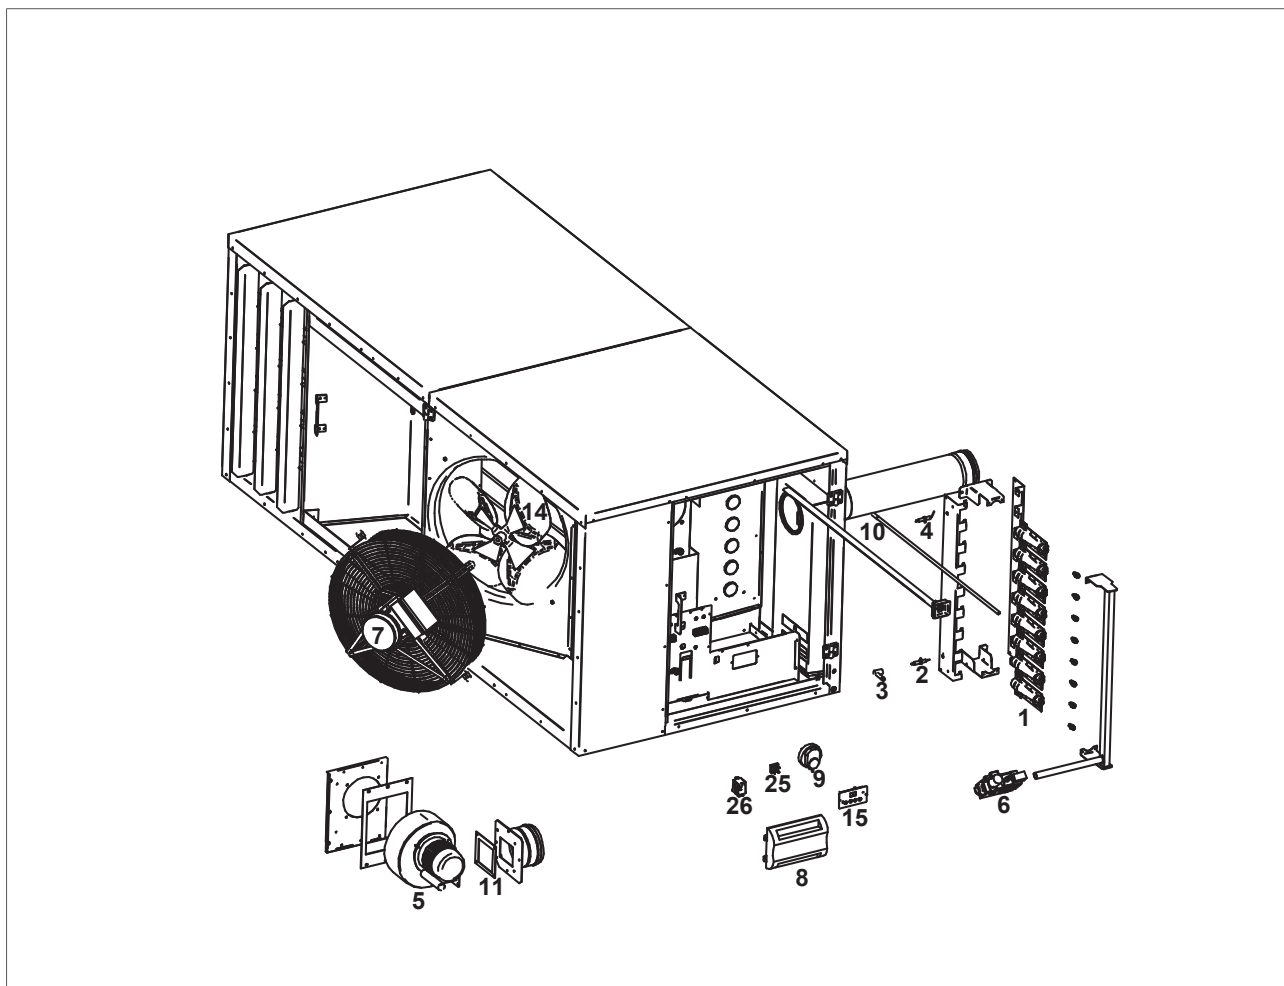

# 12 Exploded view and spare parts

The parts of the air heater are shown in an exploded view in figure 15. The table below describes each part and shows the correct article number for a replacement part.

Figure 15 - Exploded view of the DXE

No.	Description	DXE80	DXE100
1	Burner	IB3204	IB3204
2	Ignition electrode	GA3400	GA3400
3	Ignition cable	IB3929	IB3929
4	Ionisation electrode	GA3402	GA3402
5	Combustion fan	GA4516	GA4517
6	Gas valve	GA3314	GA3314
7	System fan	IP4801	IP4813
8	Burner control unit (EBM966)	GY5901	GY5901
9	Pressure switch	IB3911	IB3904
10	Temperature sensor (heat exchanger)	GY3935	GY3935
11	Gasket set	GA6716	GA6716
14	Fan blade	IK4214	IK4223
15	Display print	GY5902	GY5902
25	Rectifier block	GY3921	GY3921
26	Fan relay	IK5200	IK5200