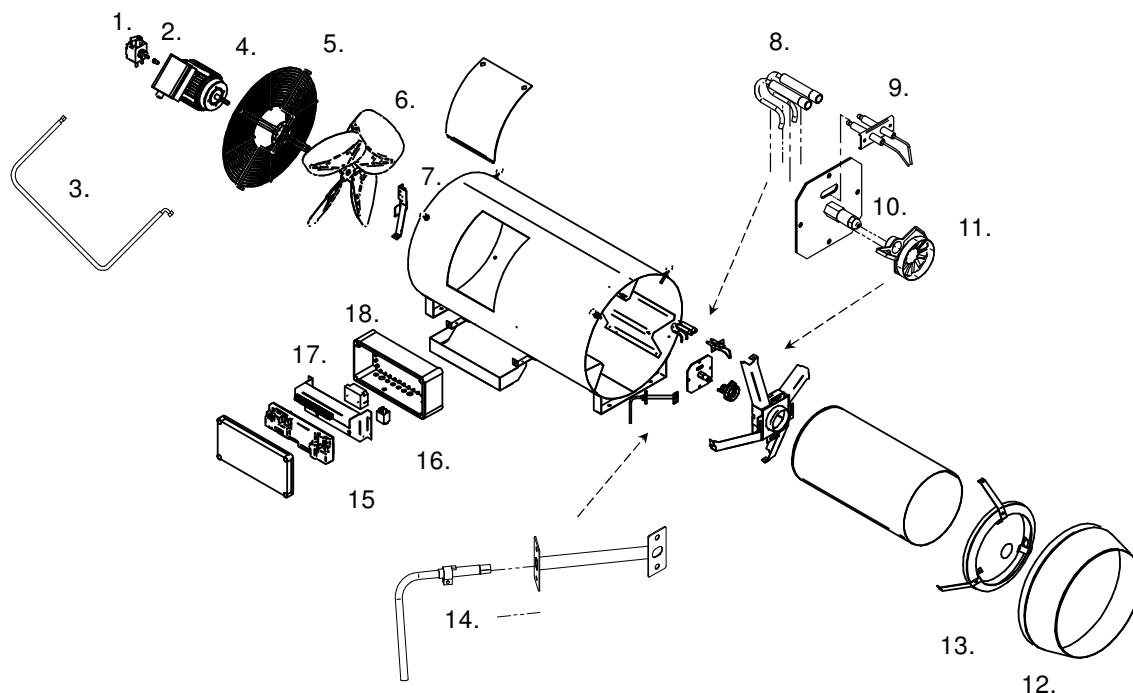

6.5 Spare Parts

Nr.	Name	75	100	120
1.	Fuel Pump paraffin and diesel	GD3452	GD3452	GD3452
2.	Coupling motor/pump	IP200723	IP200723	IP200723
3.	Oil hose complete	GD3385	GD3385	GD3385
4.	Fan motor	GD4307	GD4307	GD4307
5.	Fan guard	GD4300	GD4300	GD4300
6.	Fan blade	IK4220	IK4212	IK4222
7.	Vane switch assembly	GD3409	GD3409	GD3409
8.	Ignition cable	GD3400	GD3400	GD3400
9.	Ignition electrode	IP3934	IP3934	IP3934
10.	Nozzle Diesel & Paraffin/kerosene	IP3249	IP3251	IP3232
11.	Burner stabilizer	GD200667	GD200667	GD200667
12.	C cone	GD2810	GD2810	GD2810
13.	After burner plate assembly	GD2812	GD2812	GD2812
14.	LDS photocell flame sensor	GD3380	GD3380	GD3380
15.	Burner control unit	GD5904	GD5904	GD5904
16.	Fan relay	IK5200	IK5200	IK5200
17.	Ignition transformer	GD3404	GD3404	GD3404
18.	Control box	GD4820	GD4820	GD4820
	Wire boom 230V	IP5914	IP5914	IP5914
	Wire boom 24V DXB	IP5918	IP5918	IP5918
	Service/Reset switch incl. Cover	GD3500	GD3500	GD3500