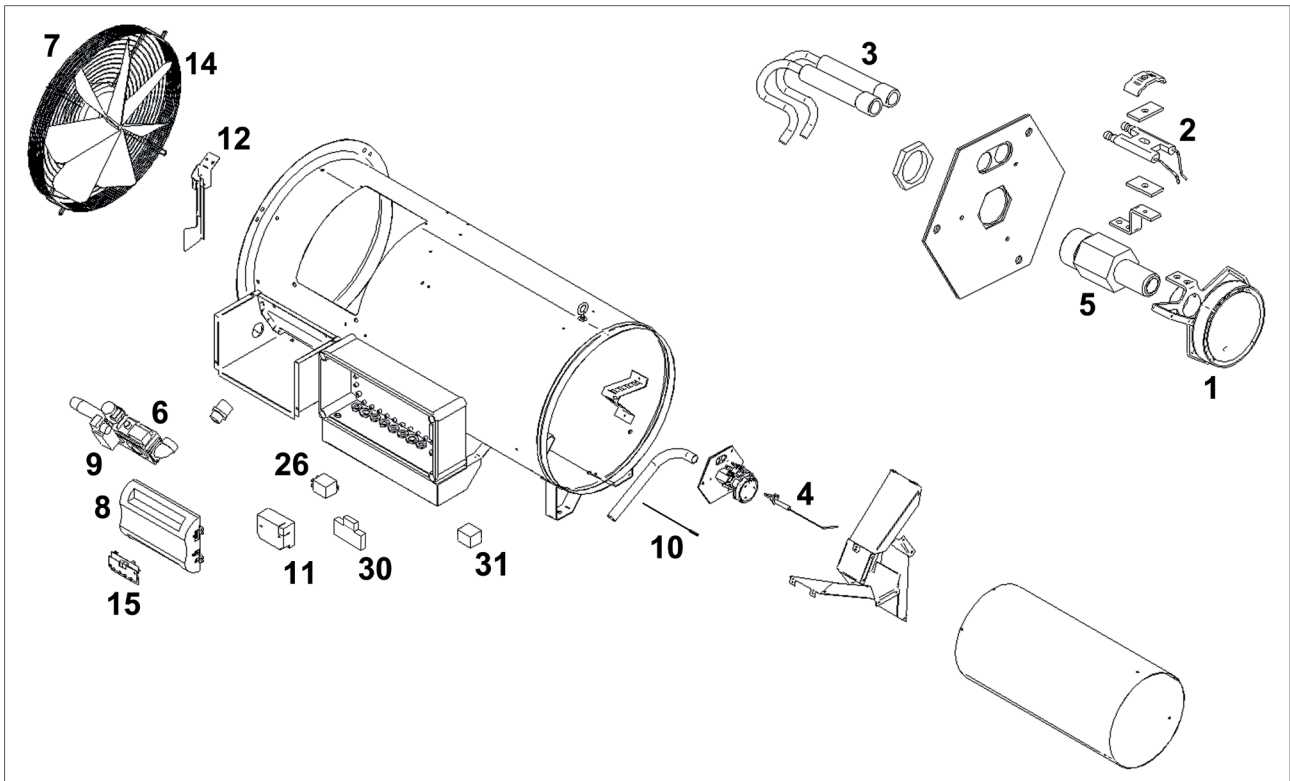

12. Exploded view and spare parts

The parts of the air heater are shown in an exploded view in figure 24. The table below describes each part and shows the correct article number for a replacement part.

Figure 24 - Exploded view of the DHX

No.	Description	DHX40	DHX75	DHX100	DHX120
1	Flame stabilizer	GD3412	GD3412	GD3412	GD3412
2	Ignition electrode	GD200665	GD200665	GD200665	GD200665
3	Ignition cable	GD3400	GD3400	GD3400	GD3400
4	Ionisation electrode with cable	GD3393	GD3393	GD3393	GD3393
5a	Gas injector natural gas	GD3432	GD3433	GD3435	GD3437
5b	Gas injector propane	GD3422	GD3423	GD3425	GD3427
6	Gas valve	GD200713	GD200713	GD200713	GD200713
7	Fan motor	IP4213	IP4213	IP4227	IP4227
8	Burner control unit (EBM966)	GY5901	GY5901	GY5901	GY5901
9	Gas pressure switch	GD3930	GD3930	GD3930	GD3930
10	Temperature sensor (heat exchanger)	GY3933	GY3933	GY3933	GY3933
11	Ignition transformer	GD3404	GD3404	GD3404	GD3404
12	Vane switch	GD3405	GD3406	GD3410	GD3410
14	Fan blade	IP4215	IP4215	IP4228	IP4229
15	Display print	GY5902	GY5902	GY5902	GY5902
26	Motor relay	IK5200	IK5200	IK5200	IK5200
30	On/Off relay 230 V	IK5229	IK5229	IK5229	IK5229
31	Ionisation transformer	IK5102	IK5102	IK5102	IK5102